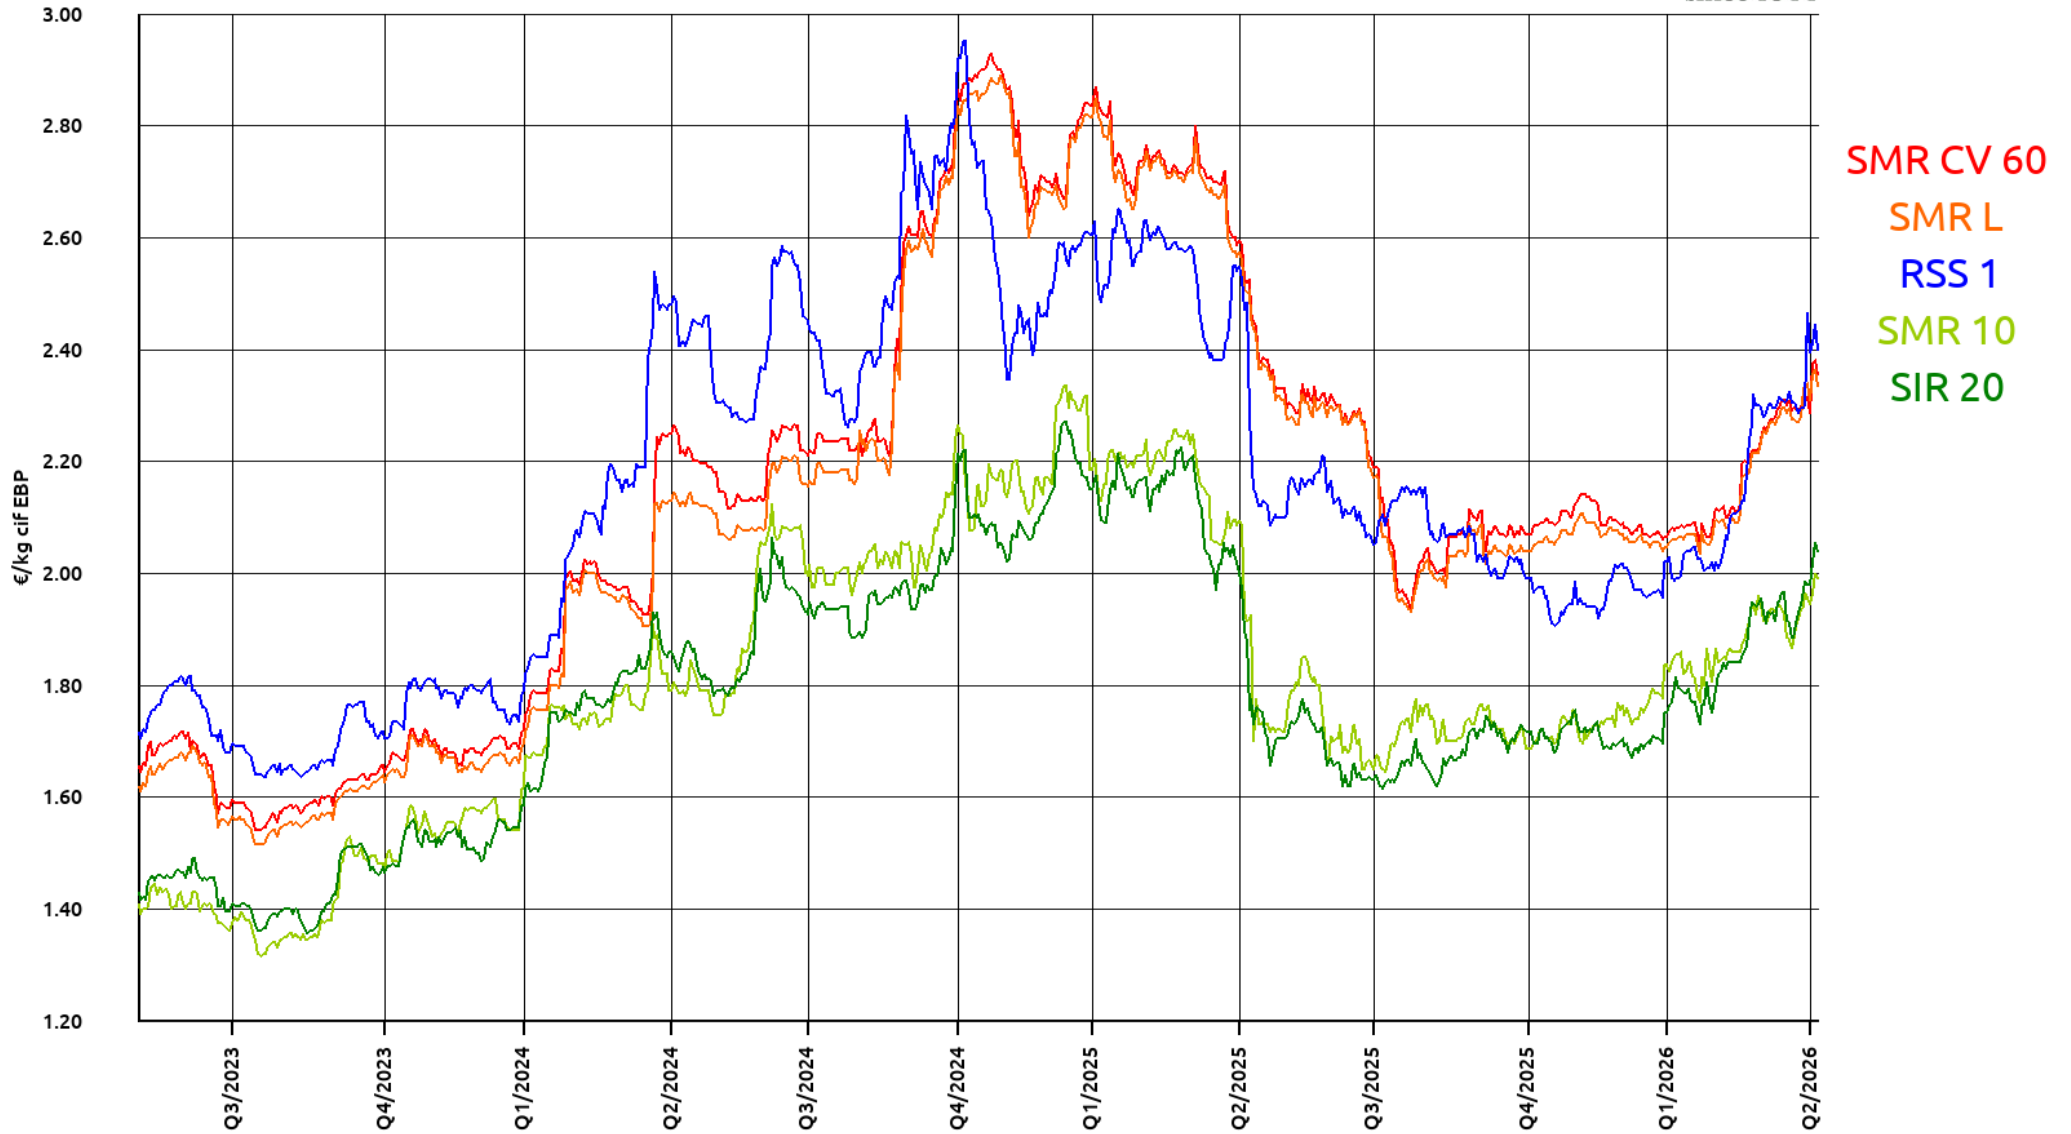

# Price Development Chart for Natural Rubber

08.04.2026

Period: 2011 to date

SMR CV 60  
SMR L  
RSS 1  
SMR 10  
SIR 20

# Price Development Chart for Natural Rubber 08.04.2026

Period: Last 3 years

# Price Development Chart for Natural Rubber

08.04.2026

Period: Last year