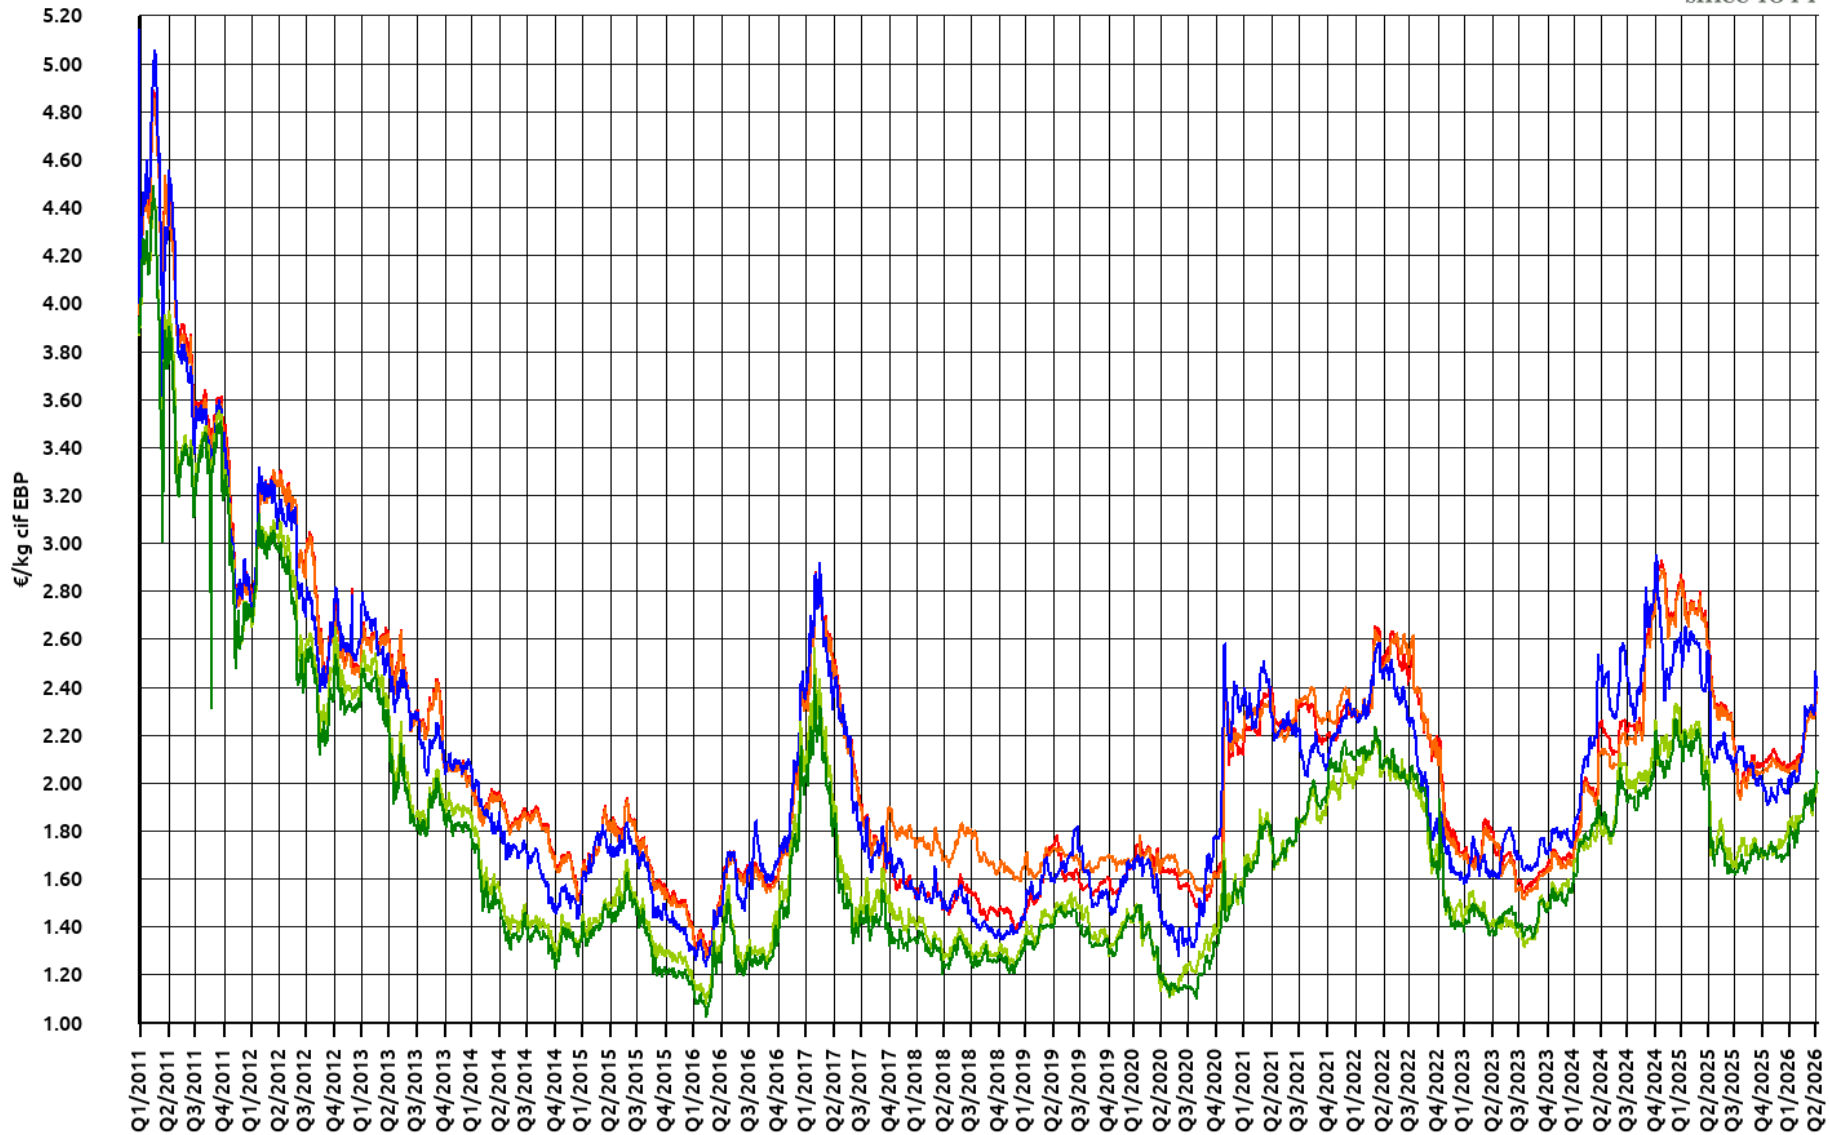

# Price Development Chart for Natural Rubber

08.04.2026

Period: 2011 to date

SMR CV 60  
SMR L  
RSS 1  
SMR 10  
SIR 20

# Price Development Chart for Natural Rubber 08.04.2026

Period: Last 3 years

# Price Development Chart for Natural Rubber

08.04.2026

Period: Last year