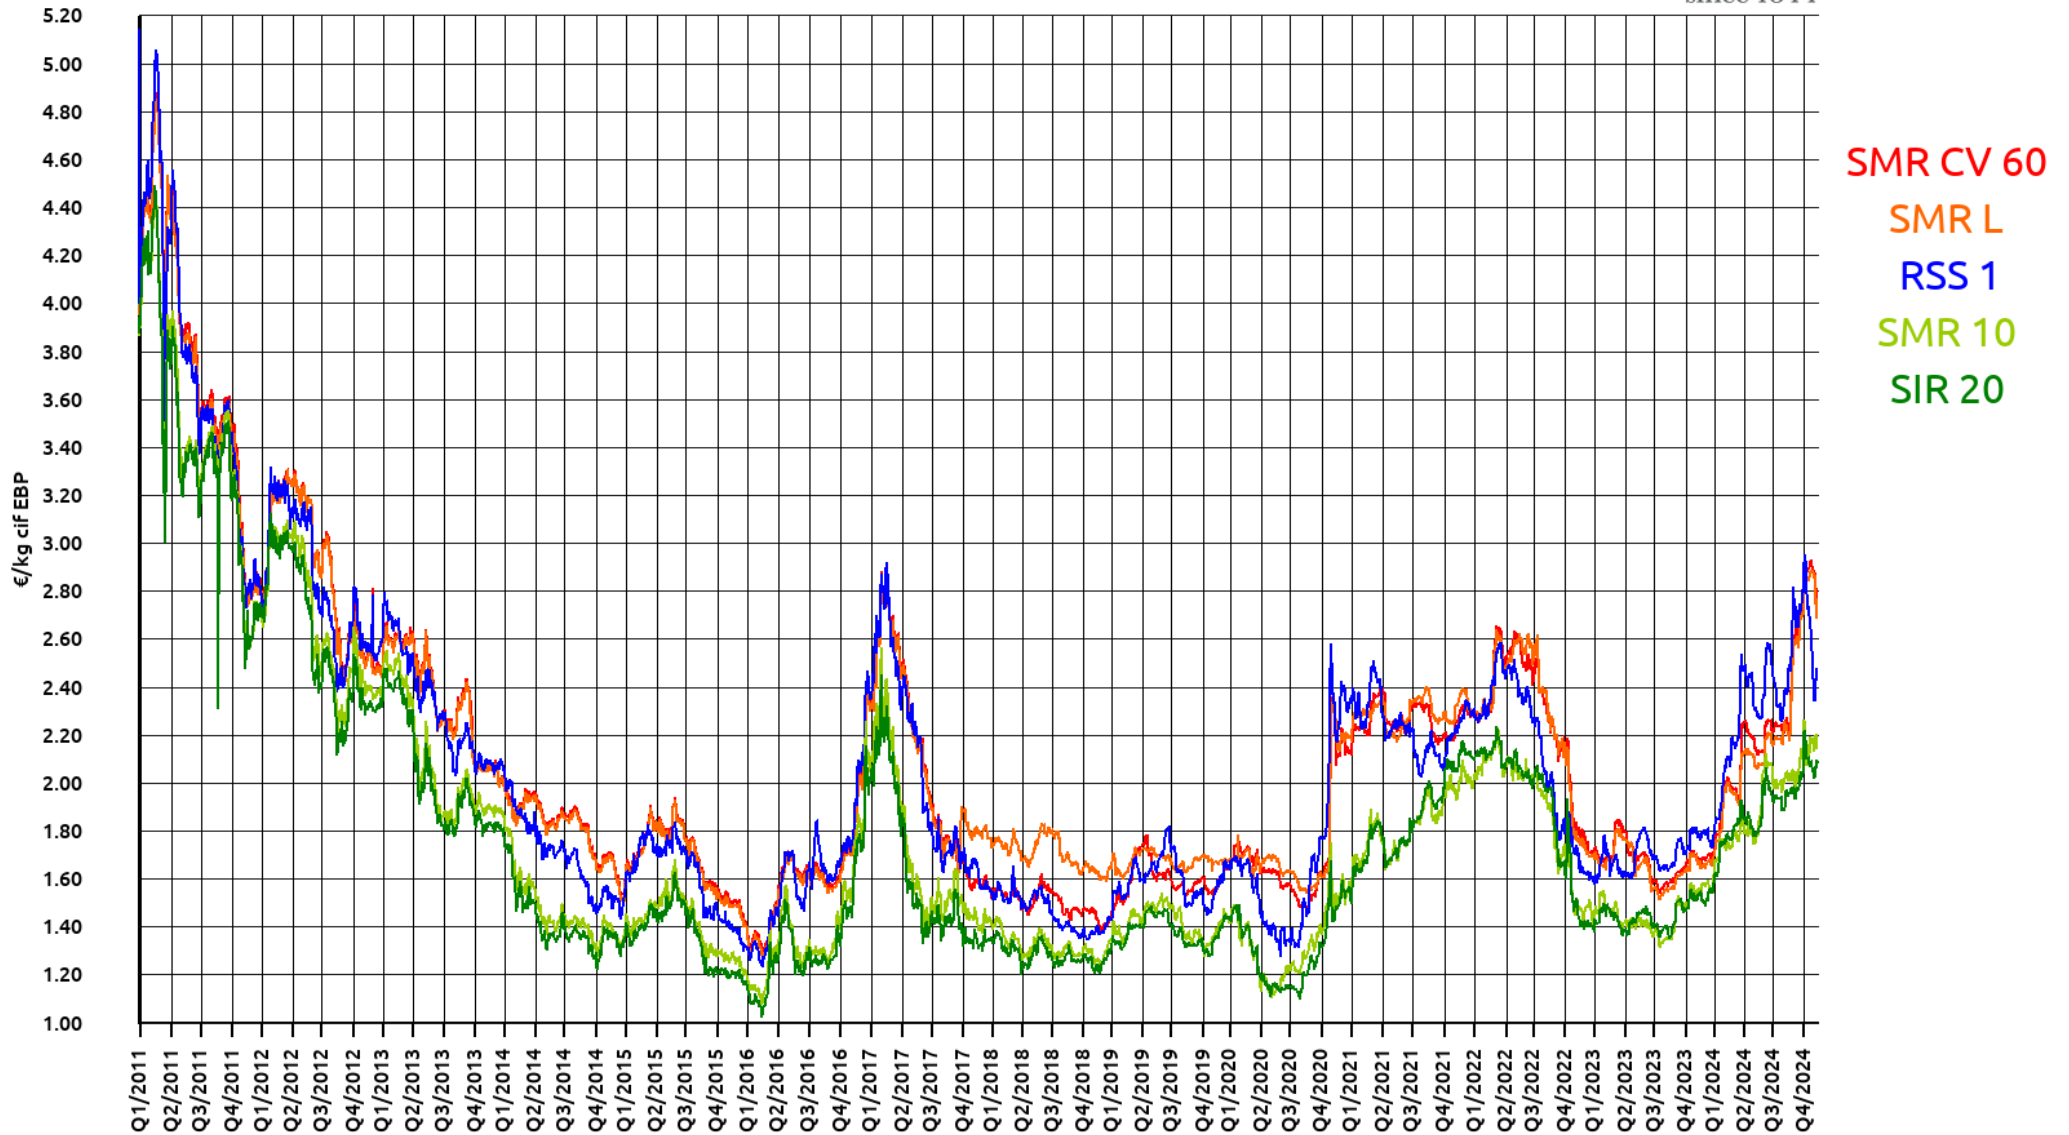

# Price Development Chart for Natural Rubber 12.11.2024

Period: 2011 to date

# Price Development Chart for Natural Rubber 12.11.2024

Period: Last 3 years

# Price Development Chart for Natural Rubber 12.11.2024

Period: Last year