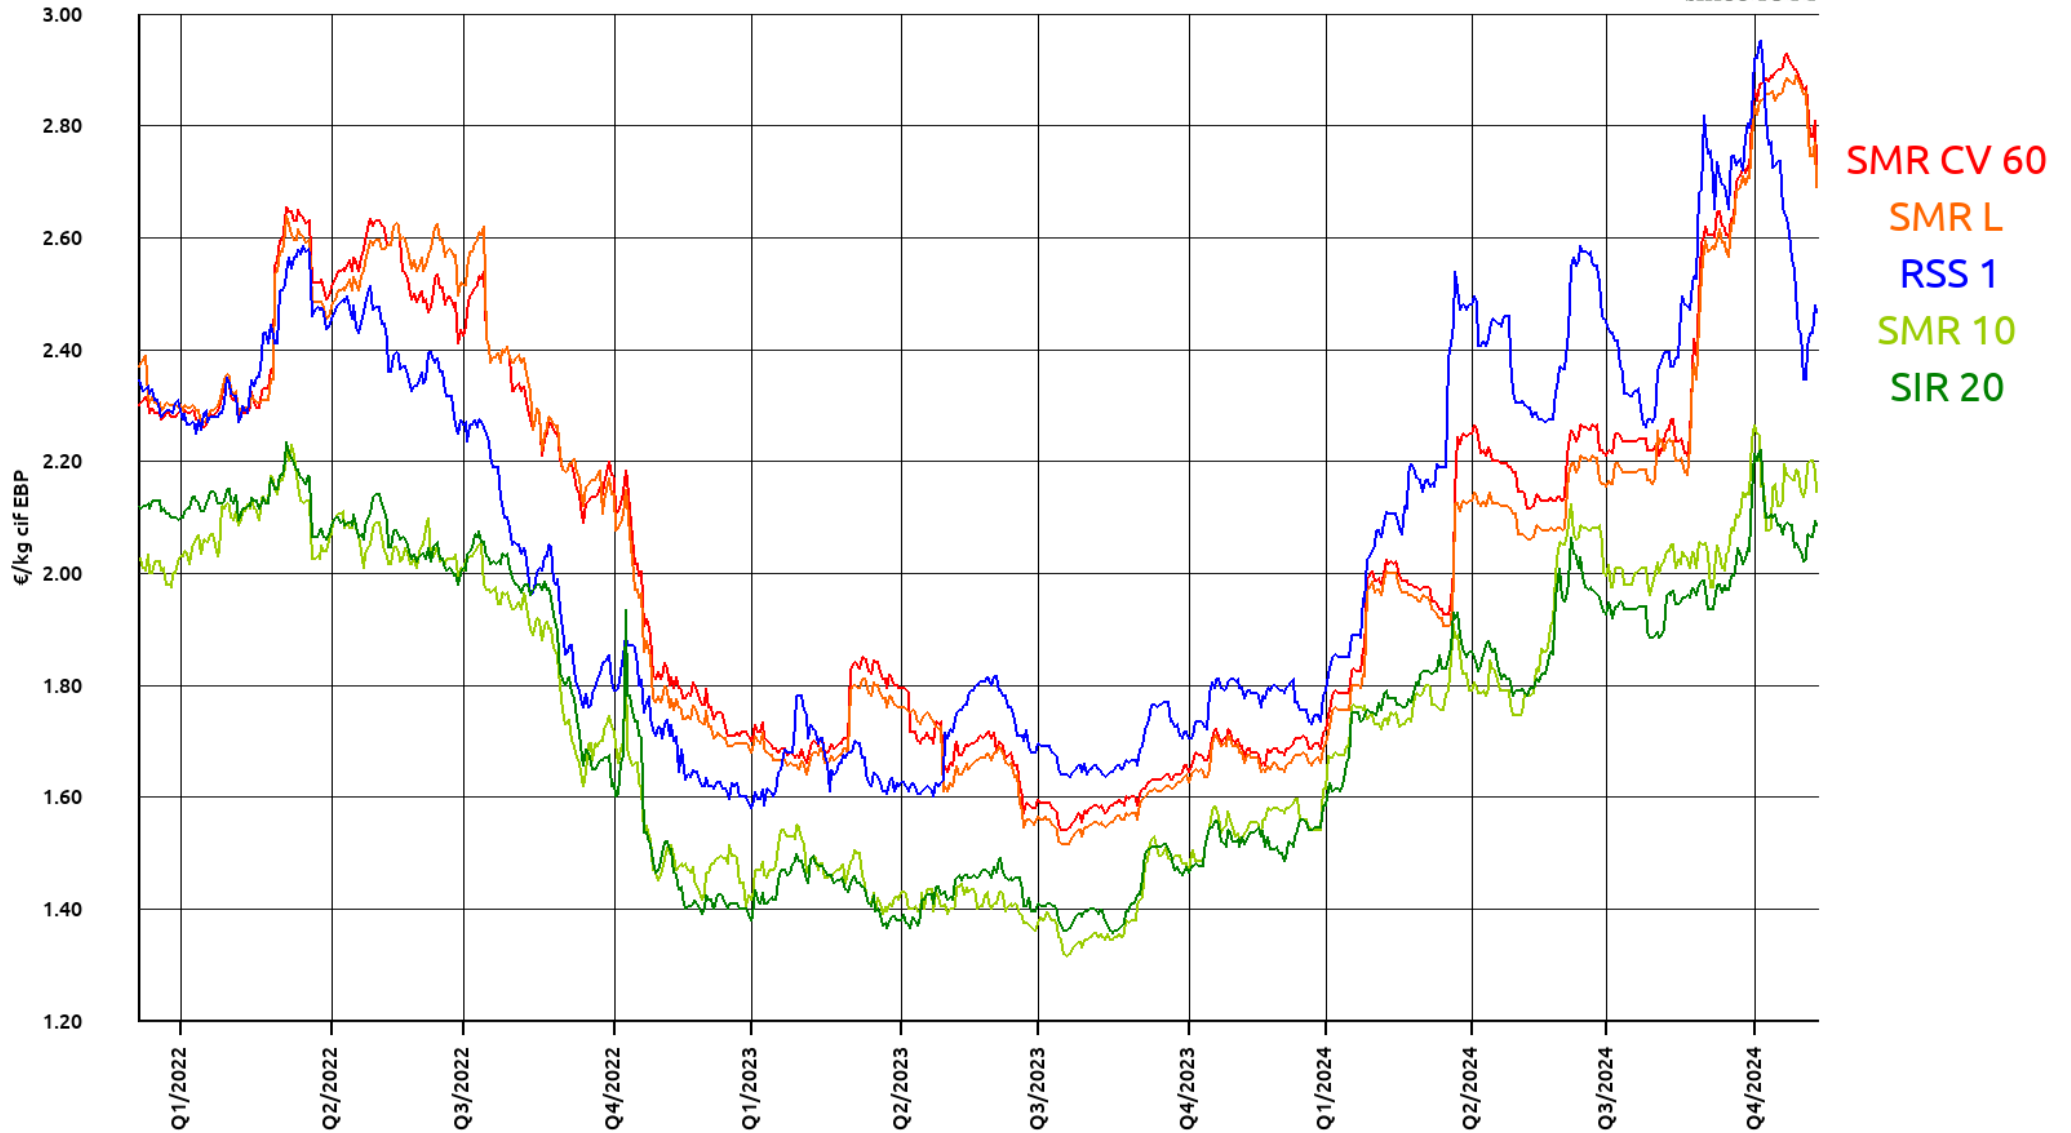

# Price Development Chart for Natural Rubber 12.11.2024

Period: 2011 to date

# Price Development Chart for Natural Rubber 12.11.2024

Period: Last 3 years

# Price Development Chart for Natural Rubber 12.11.2024

Period: Last year