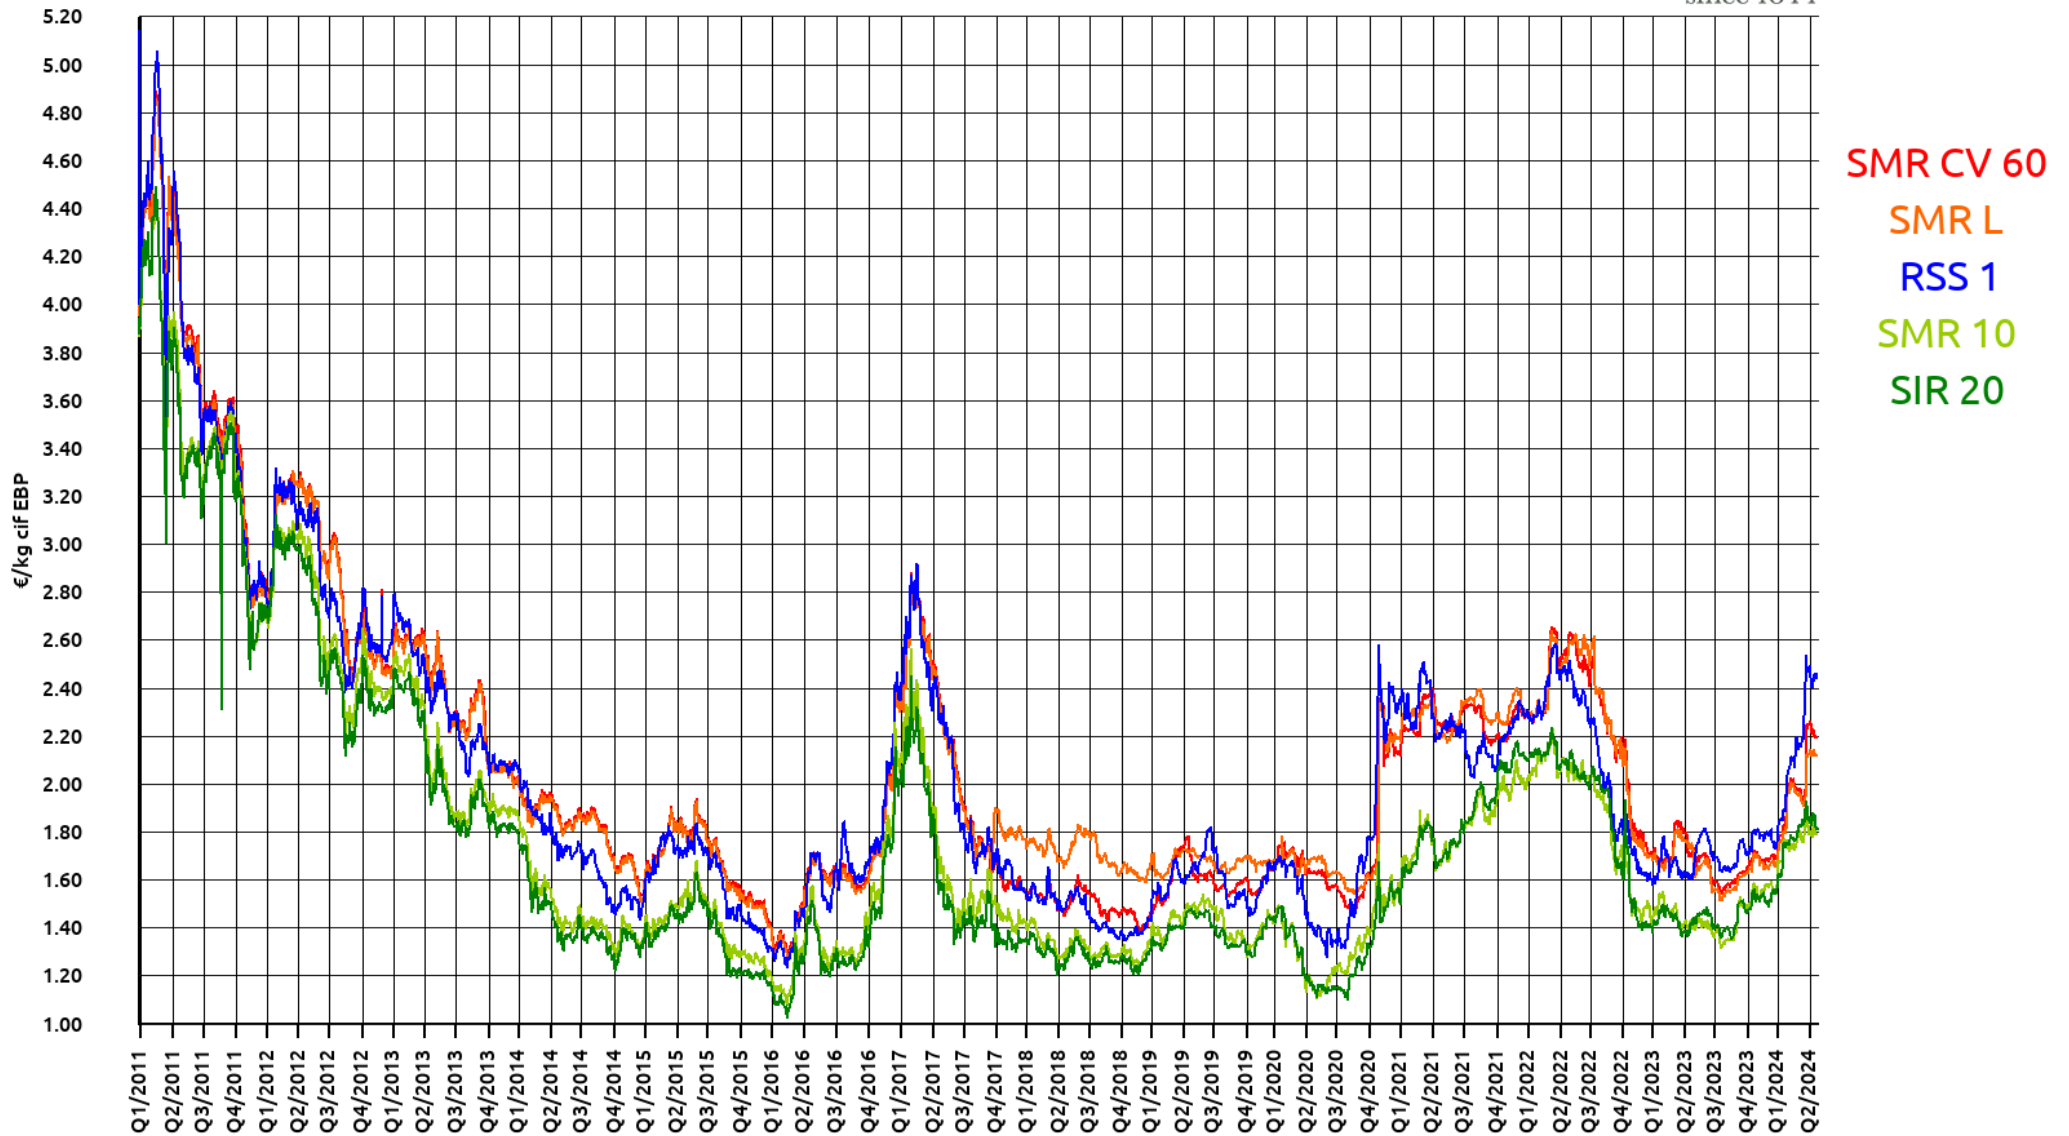

# Price Development Chart for Natural Rubber

22.04.2024

Period: 2011 to date

# Price Development Chart for Natural Rubber

22.04.2024

Period: Last 3 years

# Price Development Chart for Natural Rubber

22.04.2024

Period: Last year