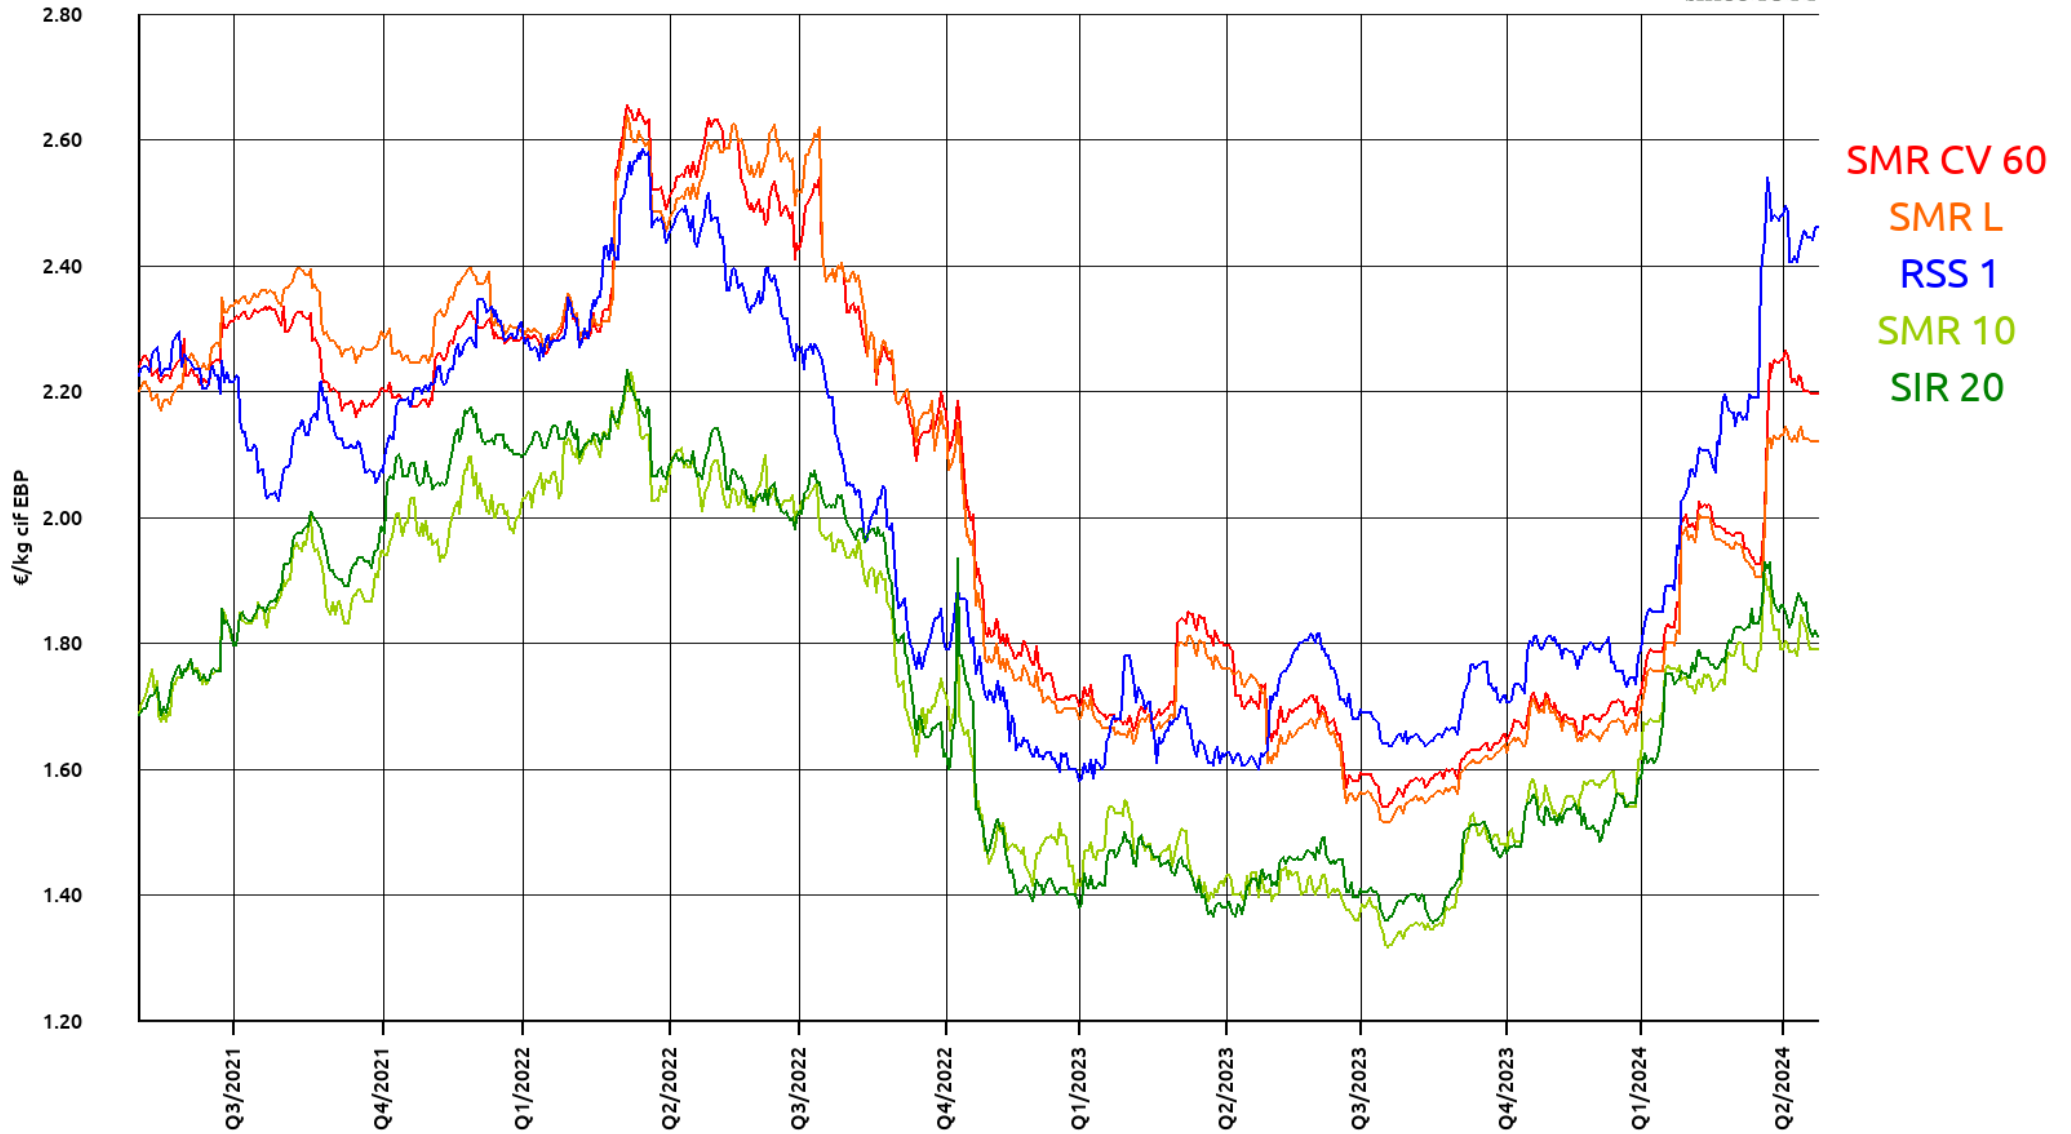

# Price Development Chart for Natural Rubber

22.04.2024

Period: 2011 to date

# Price Development Chart for Natural Rubber

22.04.2024

Period: Last 3 years

# Price Development Chart for Natural Rubber

22.04.2024

Period: Last year