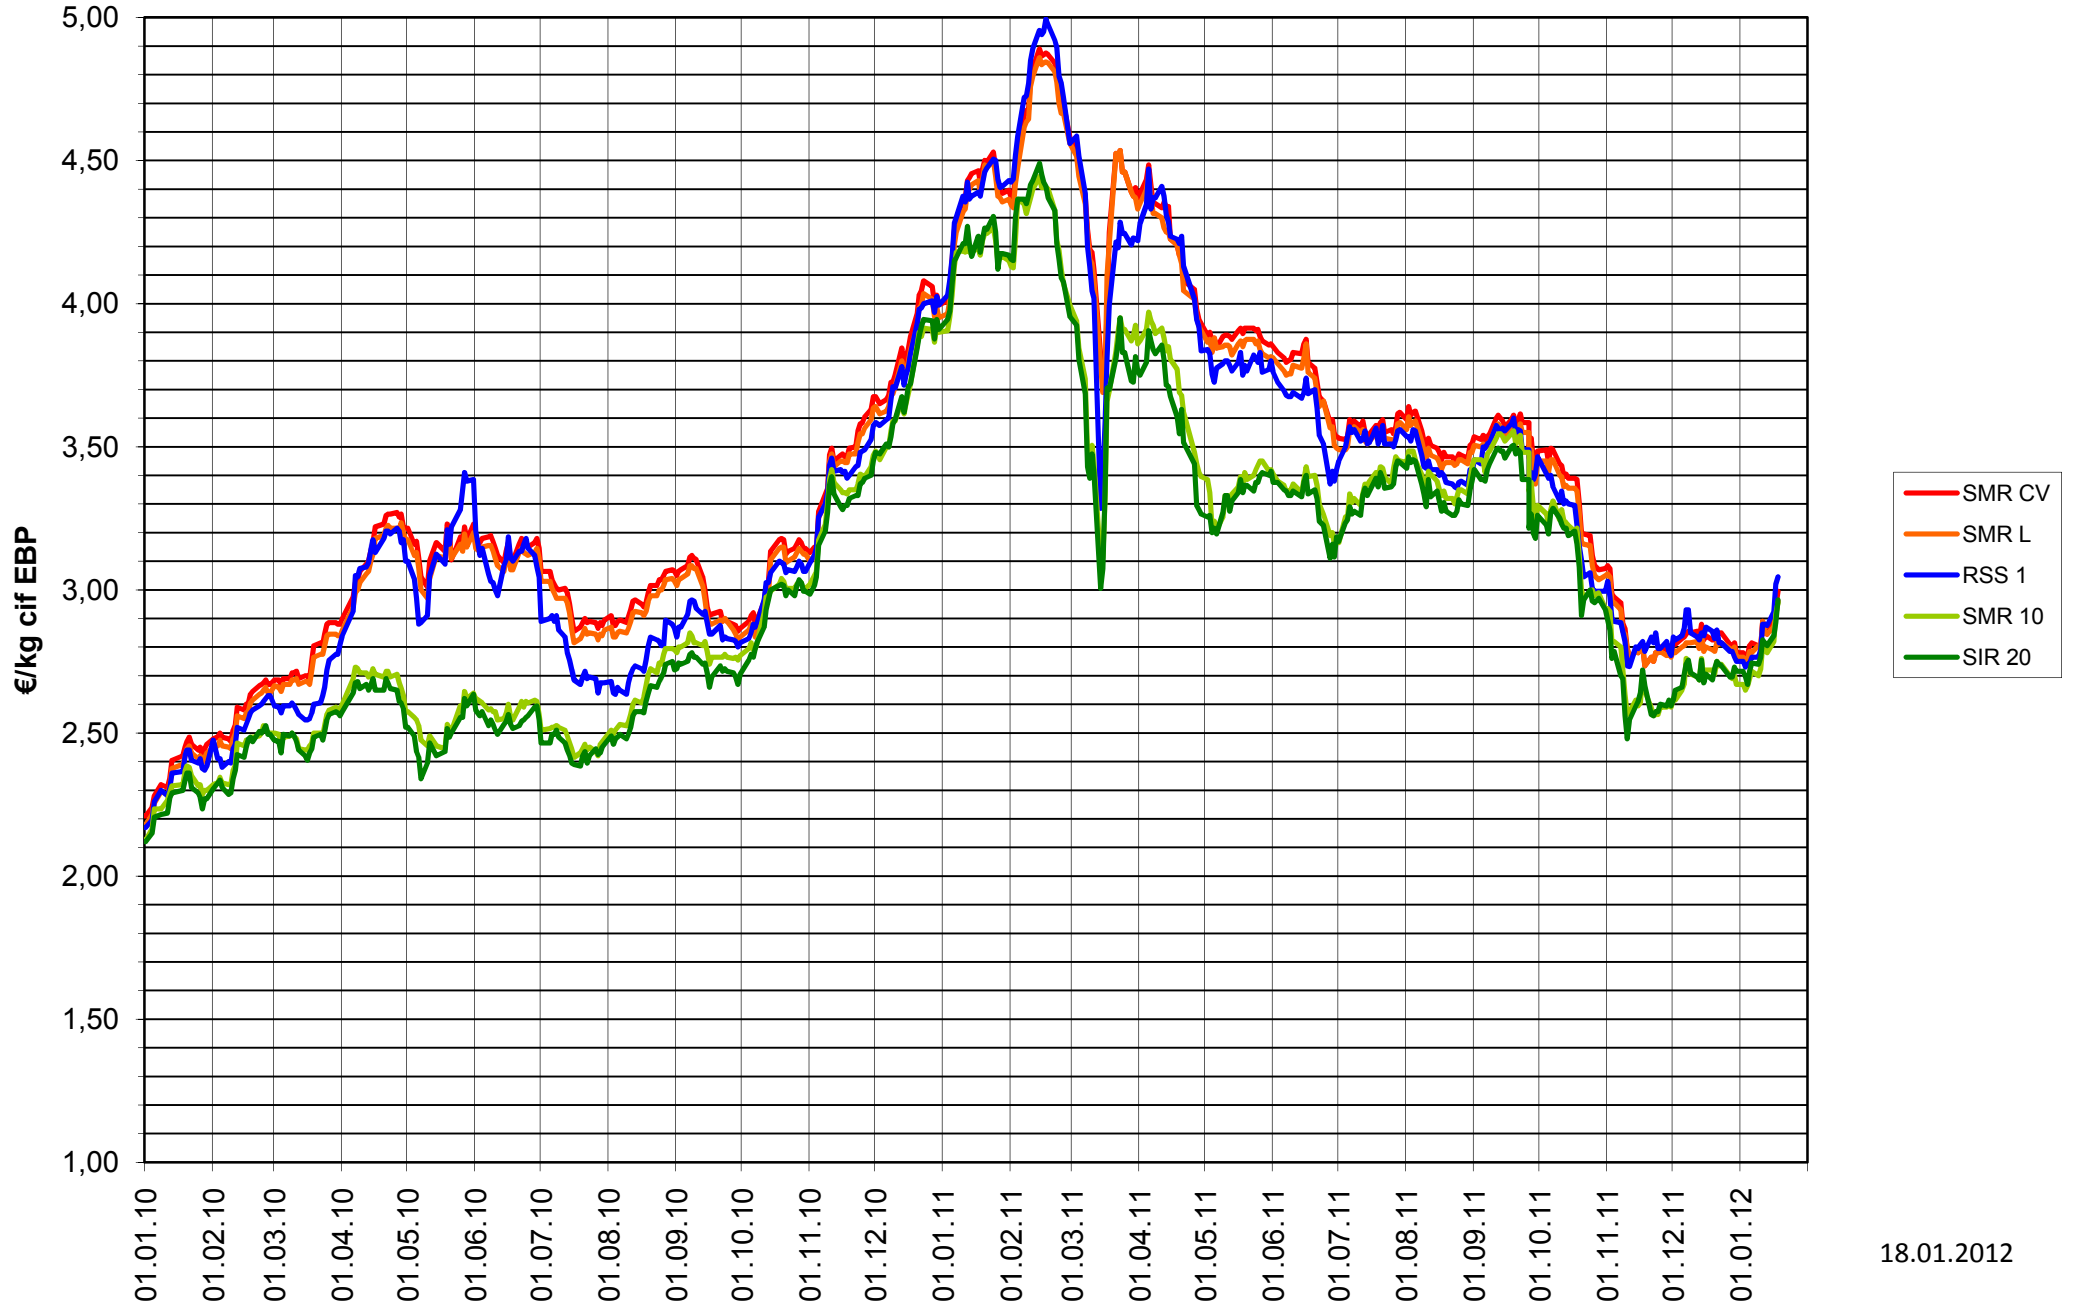

# Price Development Chart for Natural Rubber

WEBER & SCHAER  
GmbH & Co. KG

18.01.2012